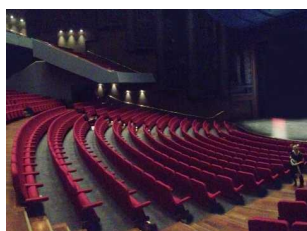

📞 +1 954 797 1163

🌐 www.davie-fl.gov/gen/daviefl_spclp_rjcts/bergeronrodeo

📍 4271 Davie Road, Davie FL