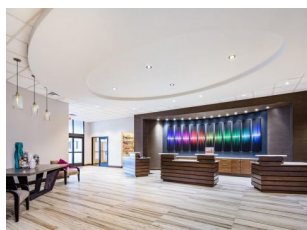

"Best Business Hotels in Memphis"

Criado por : Cityseeker

📍 7 Localizações indicadas

📷 by Booking.com

Crowne Plaza Memphis Downtown

"Downtown Comfort"

Located in Memphis city centre, this hotel is just 15 minutes' walk from the bars and restaurants of Beale Street. It features an on-site restaurant, outdoor pool, and free Wi-Fi. A flat-screen cable TV with pay-per-view movie channels is included in the contemporary guest rooms at Crowne Plaza Memphis Downtown. A work desk and coffee-making facilities including a mini-fridge are provided. The modern Notes & Provisions Restaurant and Bar is open for breakfast, lunch, and dinner. It boasts a full-service bar and serves a variety of dishes. Guests can browse the Memphis Crowne Plaza's gift shop or work out in the on-site fitness centre. A business centre is located off of the 24-hour lobby. A transfer service is based on availability and travels within a 4.8 km radius of the property. The Cook Convention Center is less than 5 minutes' walk from the Downtown Memphis Crown Plaza. The Pyramid Arena is less than 10 minutes away on foot.